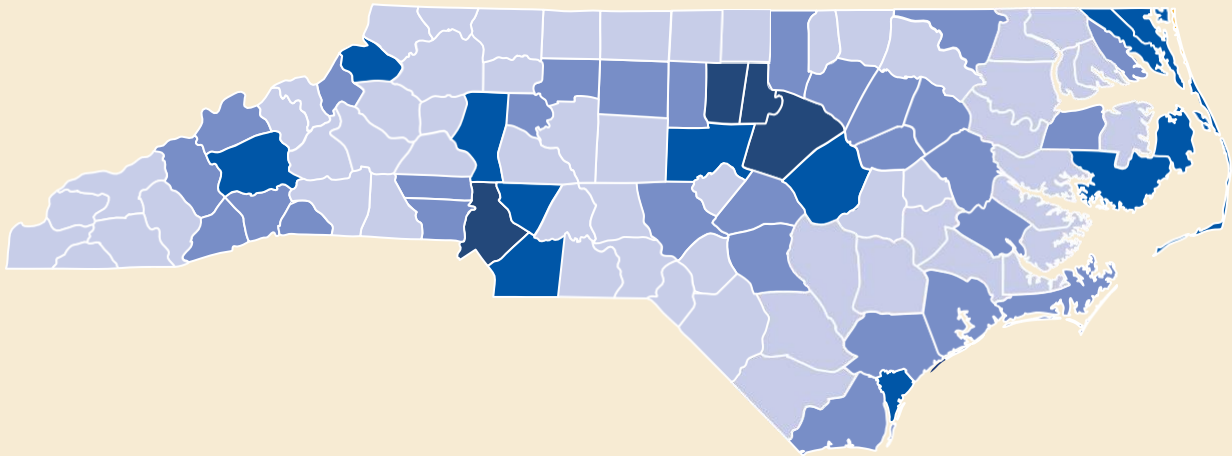

HOW MUCH IS ENOUGH IN NORTH CAROLINA?

The **Self-Sufficiency Standard** calculates how much income families of various sizes and compositions need to make ends meet *without public or private assistance*.

THE SELF-SUFFICIENCY STANDARD VARIES BY COUNTY

1 adult + 1 preschooler

Annual Self-Sufficiency Wage

THE SELF-SUFFICIENCY STANDARD VARIES BY FAMILY TYPE

Hourly Self-Sufficiency Wage in Chatham County

To download the full report and data for all 700+ family types visit www.selfsufficiencystandard.org/north-carolina