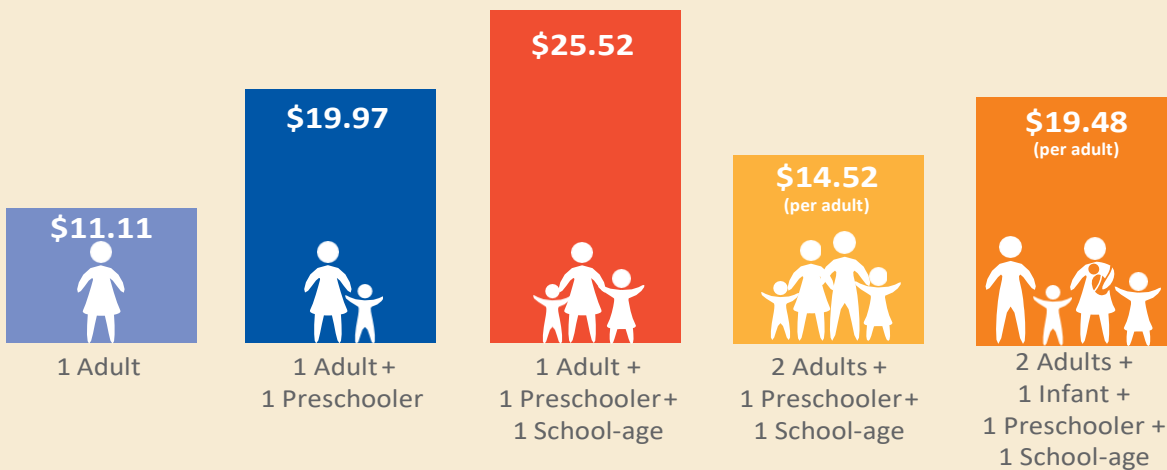

HOW MUCH IS ENOUGH IN NORTH CAROLINA?

The **Self-Sufficiency Standard** calculates how much income families of various sizes and compositions need to make ends meet *without public or private assistance*.

THE SELF-SUFFICIENCY STANDARD VARIES BY COUNTY

1 adult + 1 preschooler

Annual Self-Sufficiency Wage

THE SELF-SUFFICIENCY STANDARD VARIES BY FAMILY TYPE

Hourly Self-Sufficiency Wage in Chatham County

To download the full report and data for all 700+ family types visit www.selfsufficiencystandard.org/north-carolina